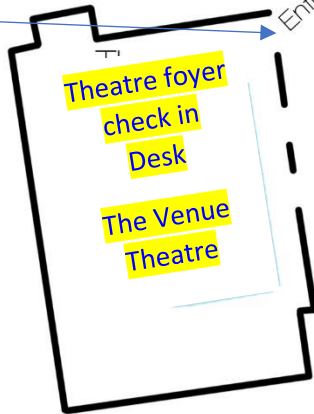

Milton Keynes Drama Festival 22 and 23 February 2025

Site Plan of Walton High showing locations of performance rooms, which are indicated on your timings letter

Please check in at theatre foyer before going to your performance room

To Tesco Express pub and ATM (short walk)

Parking

Drama Room 2 is accessed via main doors into theatre foyer and up to first floor

The Venue

Enter Sixth Form Block via door here but check in at theatre foyer first